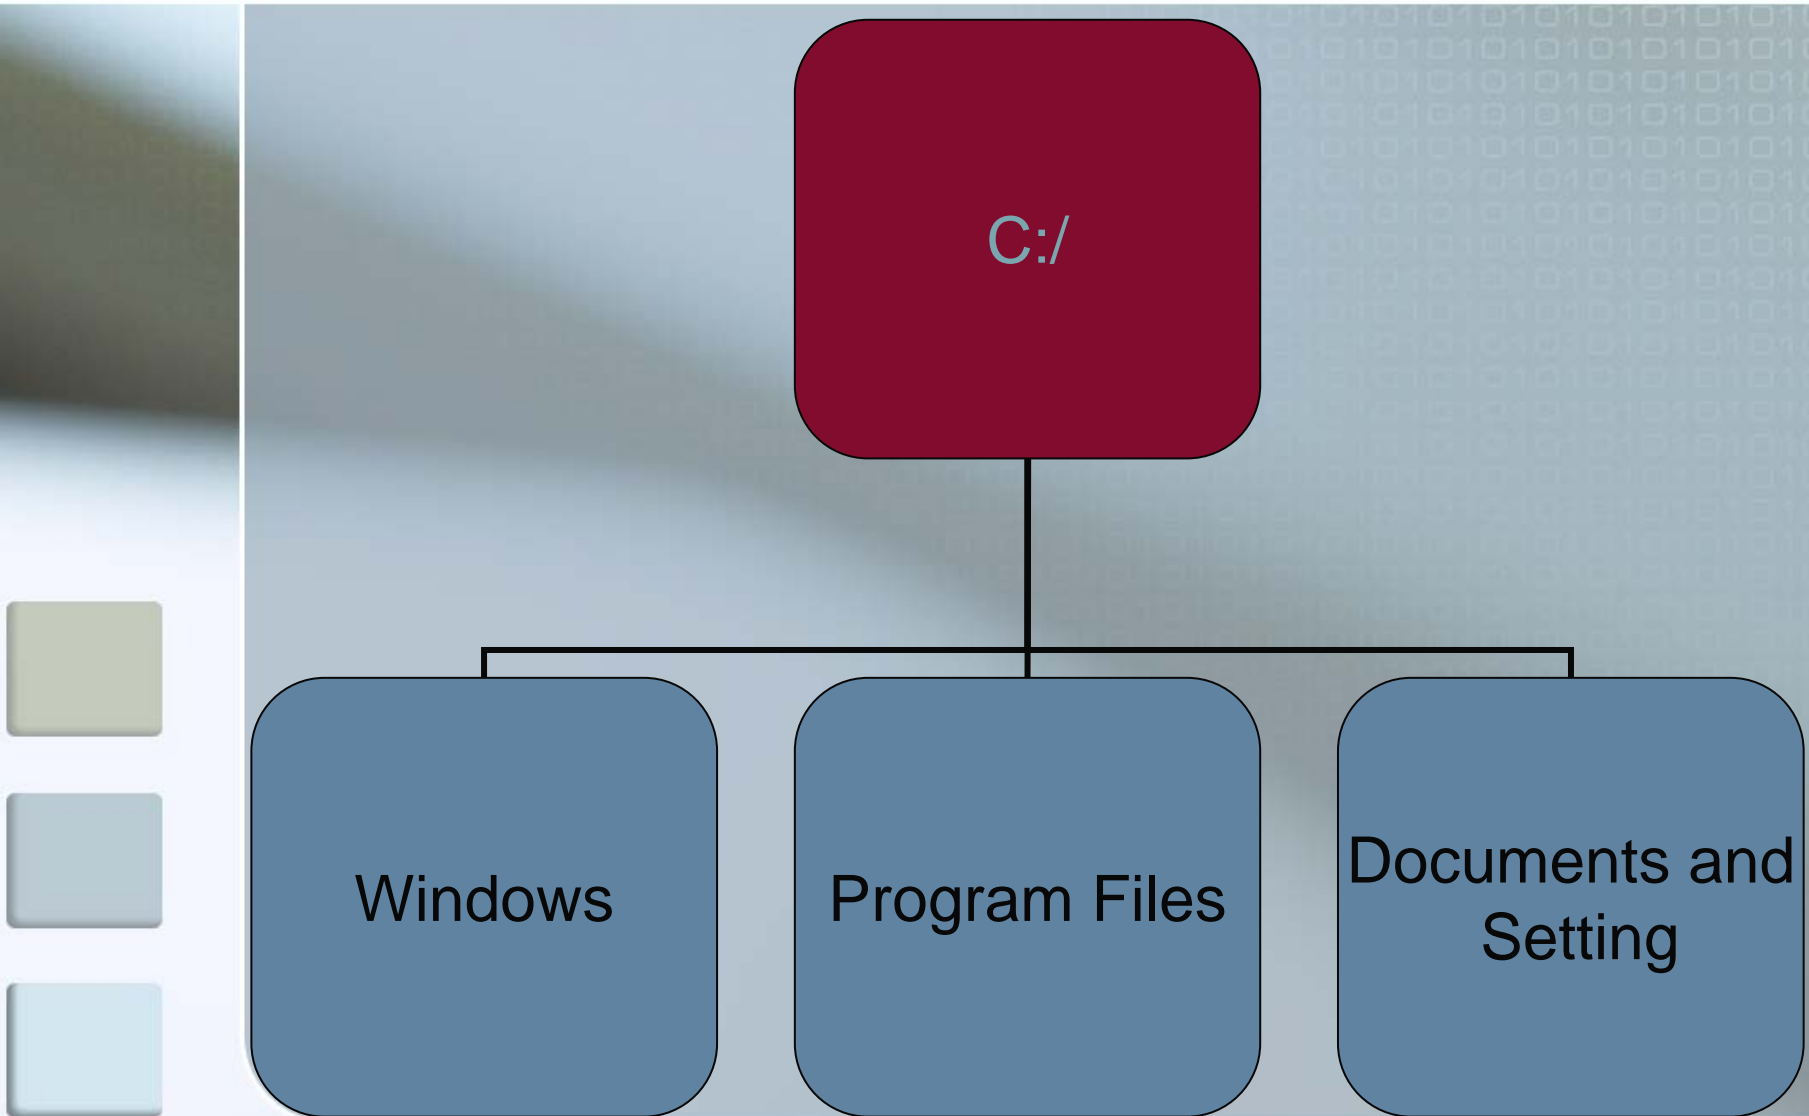

Windows Shortcuts

Work Faster and Smarter

The /root/ of the problem

Explore!

Windows Folder

(important for fonts)

Program Files Folder

(applications)

Docs and Settings

(home)

The Big Picture

Manage Shortcuts

Alt + Click and Drag

Right Click and Drag

Quicklaunch

Rt-click start button > properties > taskbar

Taskbar

Taskmanager/Lock and Unlock

Your Screen

- Resolution – Measurement of screen real estate
 - 640 x 480
 - 800 x 600
 - 1024 x 768
- Color Depth
 - 256 colors
 - 16 bit color
 - 24 bit color

The other mouse button