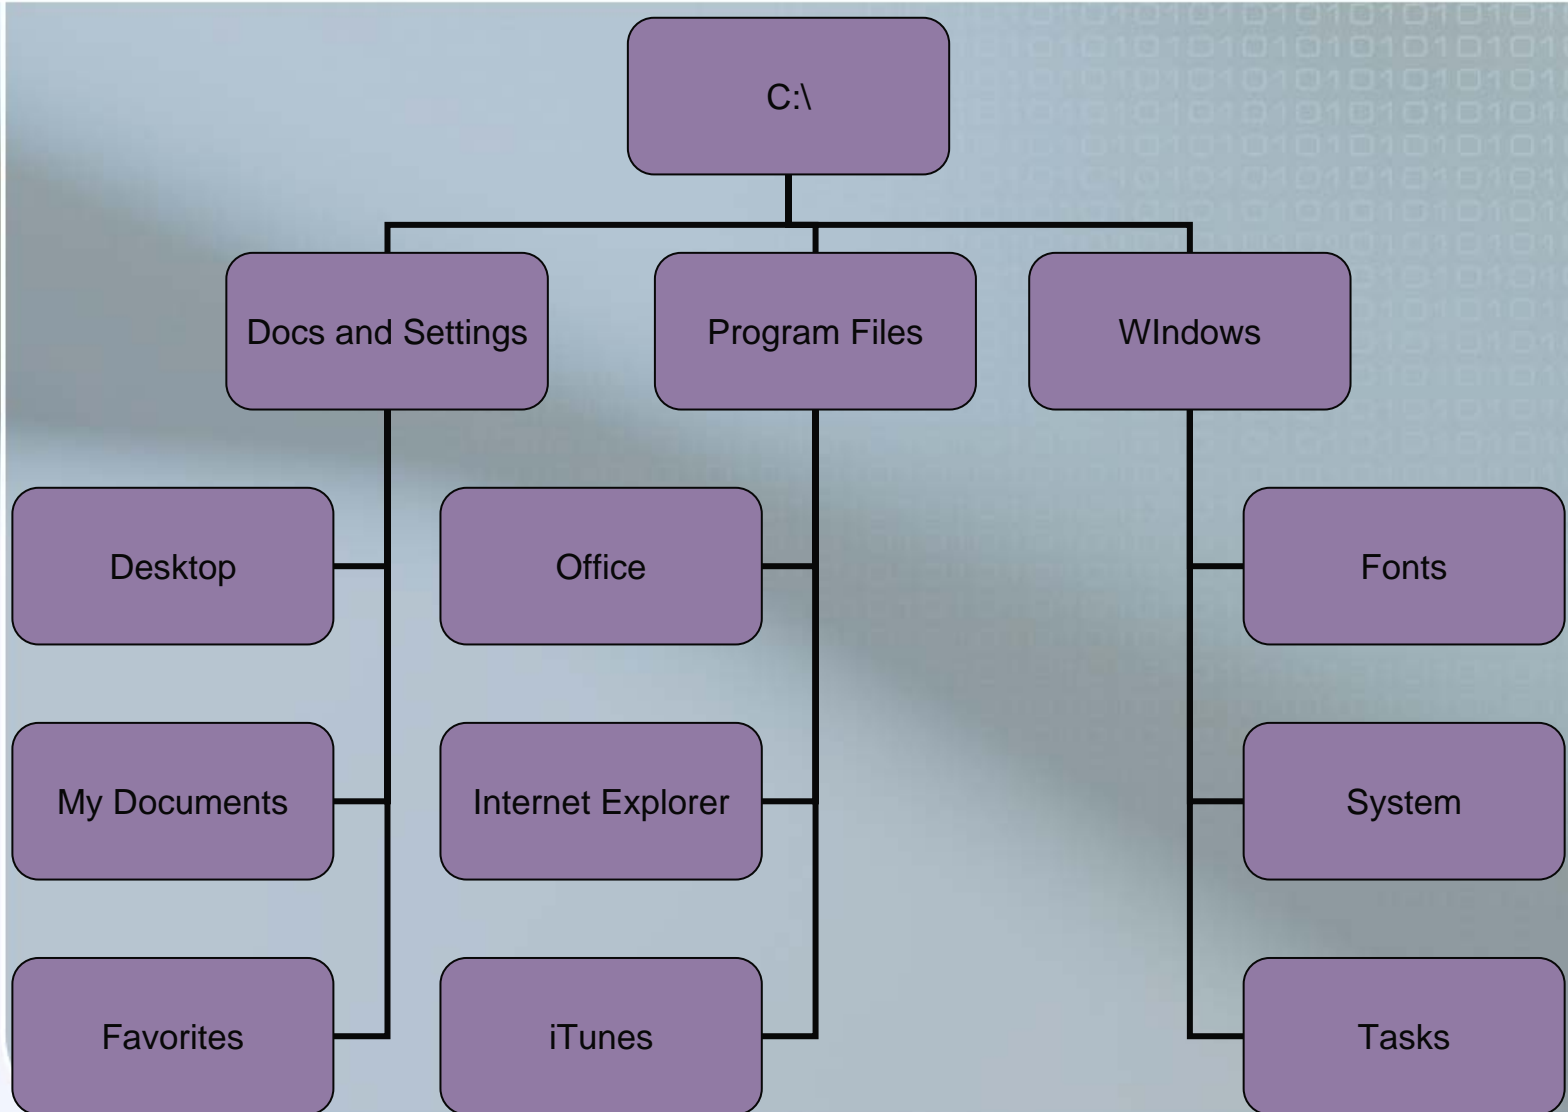

Windows Shortcuts

Work Faster and Smarter

The /root/ of the problem

Explore!

Windows Folder

(important for fonts)

Program Files Folder

(applications)

Docs and Settings

(home)

The Big Picture

Manage Shortcuts

Alt + Click and Drag

Right Click and Drag

Quicklaunch

Rt-click start button > properties > taskbar

Taskbar

Taskmanager/Lock and Unlock

Your Screen

- Resolution – Measurement of screen real estate
 - 640 x 480
 - 800 x 600
 - 1024 x 768
- Color Depth
 - 256 colors
 - 16 bit color
 - 24 bit color

The other mouse button

- Desktop
 - Tidy-up your icons (arrange by >)
 - Check Screen Settings (properties)
 - Screensaver, Desktop Picture
 - Redraw Screen (refresh)
 - Organize (new > folder)
- A folder
 - Cut, copy, paste
 - Rt-Click + Drag (Move, Copy, Make Shortcut)