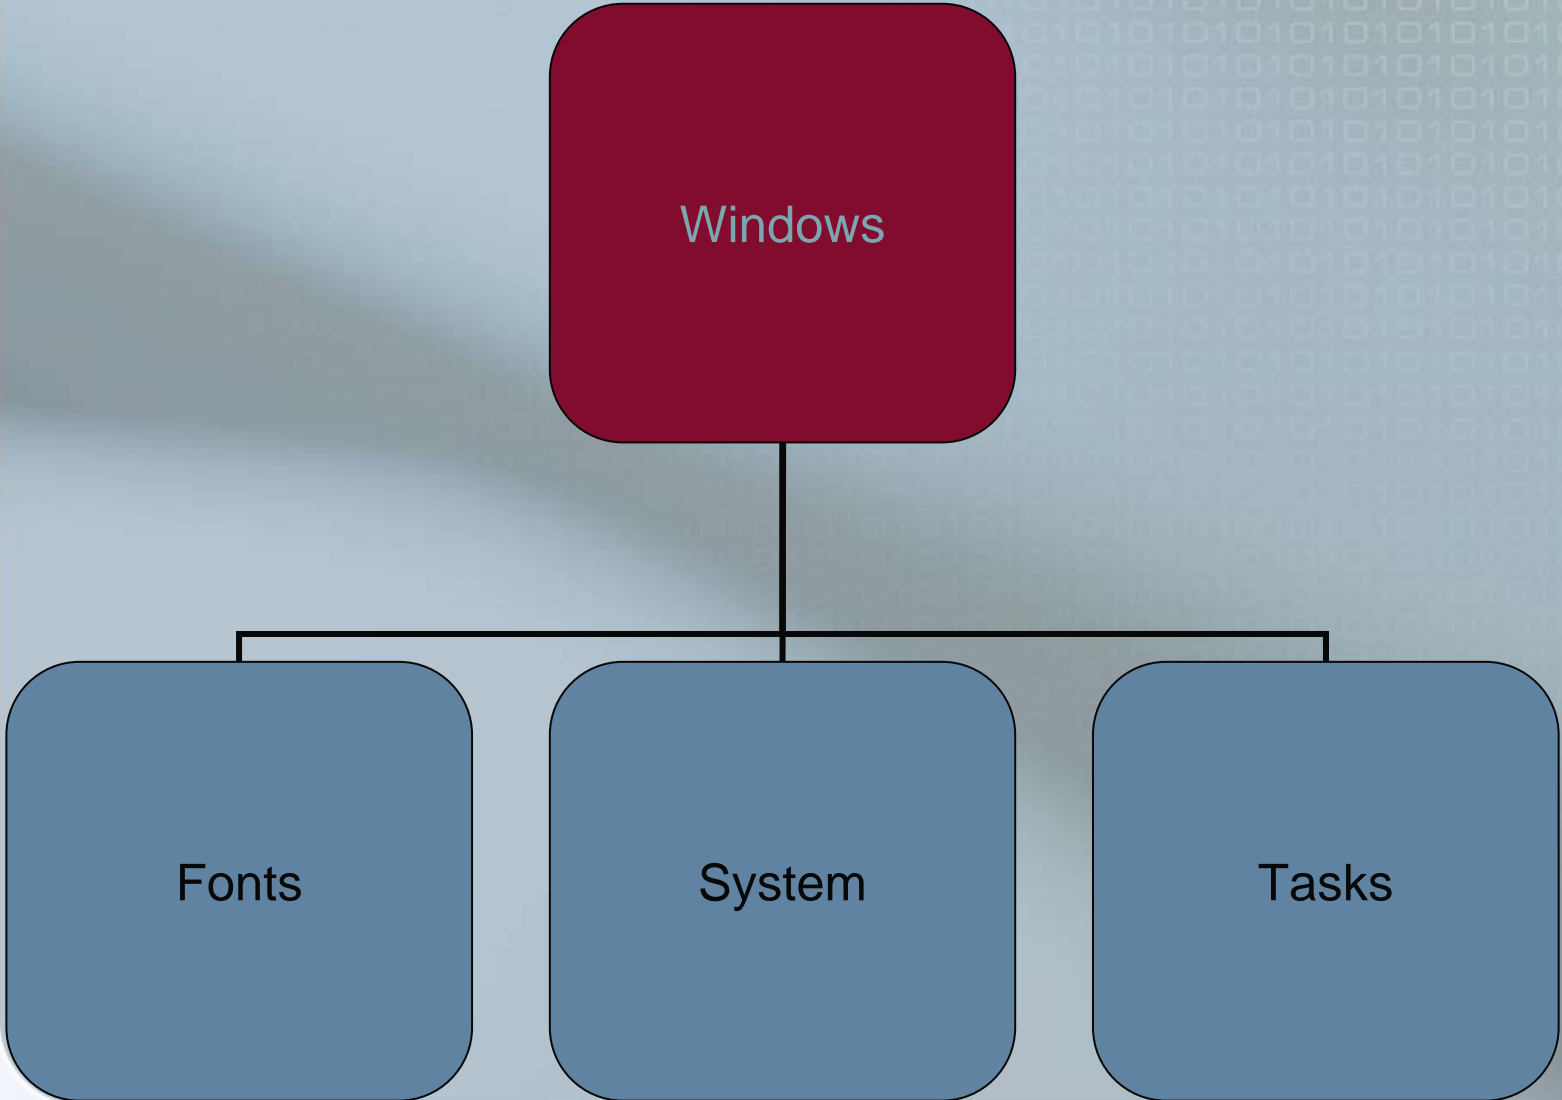

Windows Shortcuts

Work Faster and Smarter

The /root/ of the problem

Explore!

Windows Folder

(important for fonts)

Program Files Folder

(applications)

Docs and Settings

(home)

The Big Picture

Manage Shortcuts

Alt + Click and Drag

Right Click and Drag

Quicklaunch

Rt-click start button > properties > taskbar

Taskbar

Taskmanager/Lock and Unlock

Your Screen

- Resolution – Measurement of screen real estate
 - 640 x 480
 - 800 x 600
 - 1024 x 768
- Color Depth
 - 256 colors
 - 16 bit color
 - 24 bit color

The other mouse button

- Desktop
 - Tidy-up your icons (arrange by >)
 - Check Screen Settings (properties)
 - Screensaver, Desktop Picture
 - Redraw Screen (refresh)
 - Organize (new > folder)
- A folder
 - Cut, copy, paste
 - Rt-Click + Drag (Move, Copy, Make Shortcut)