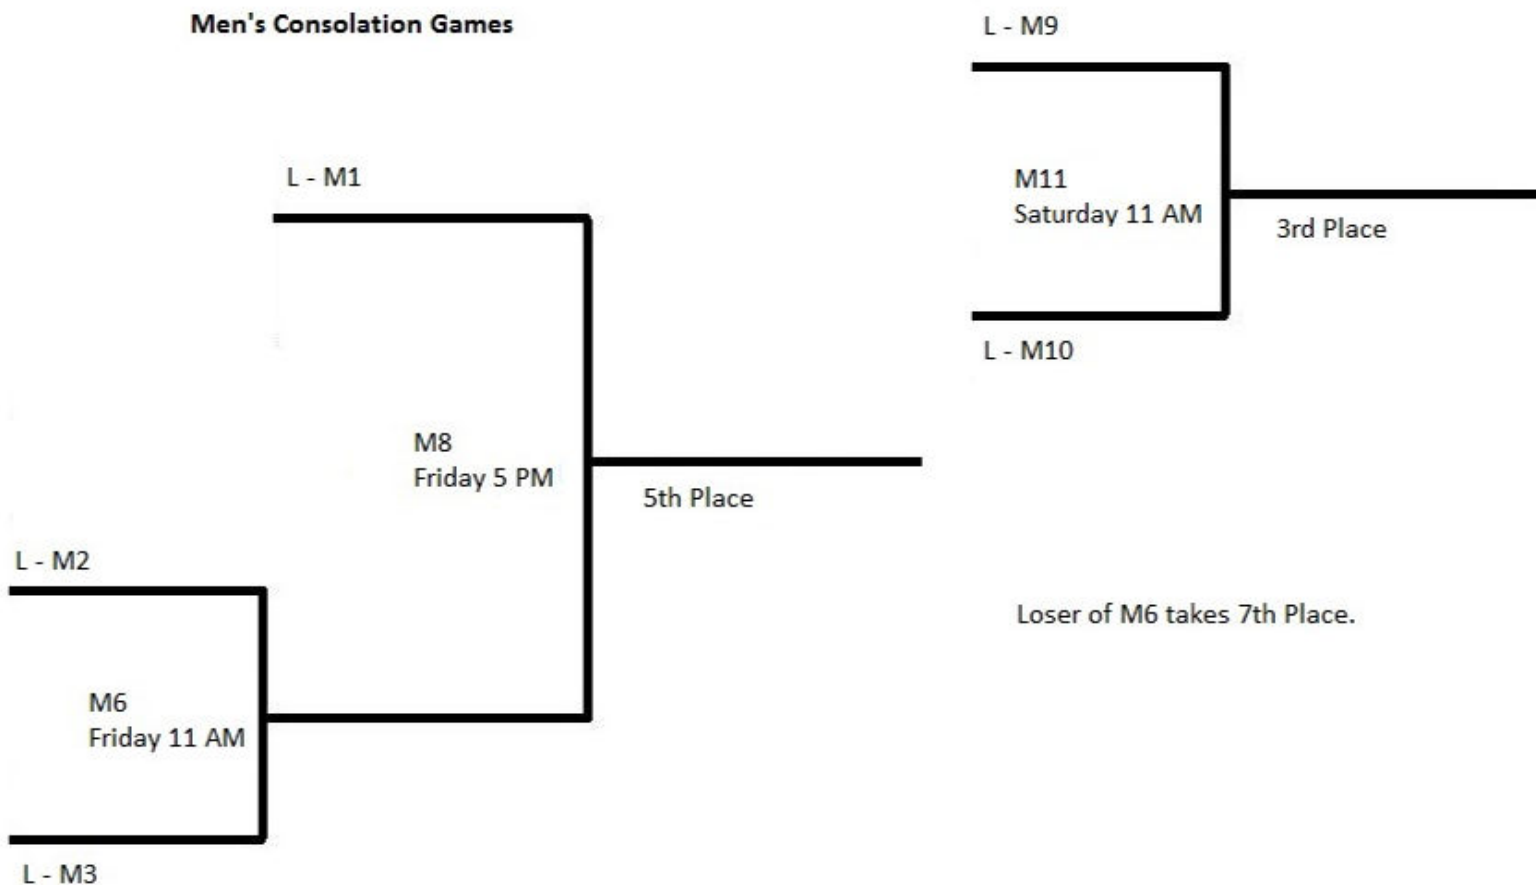

Men's Consolation Games