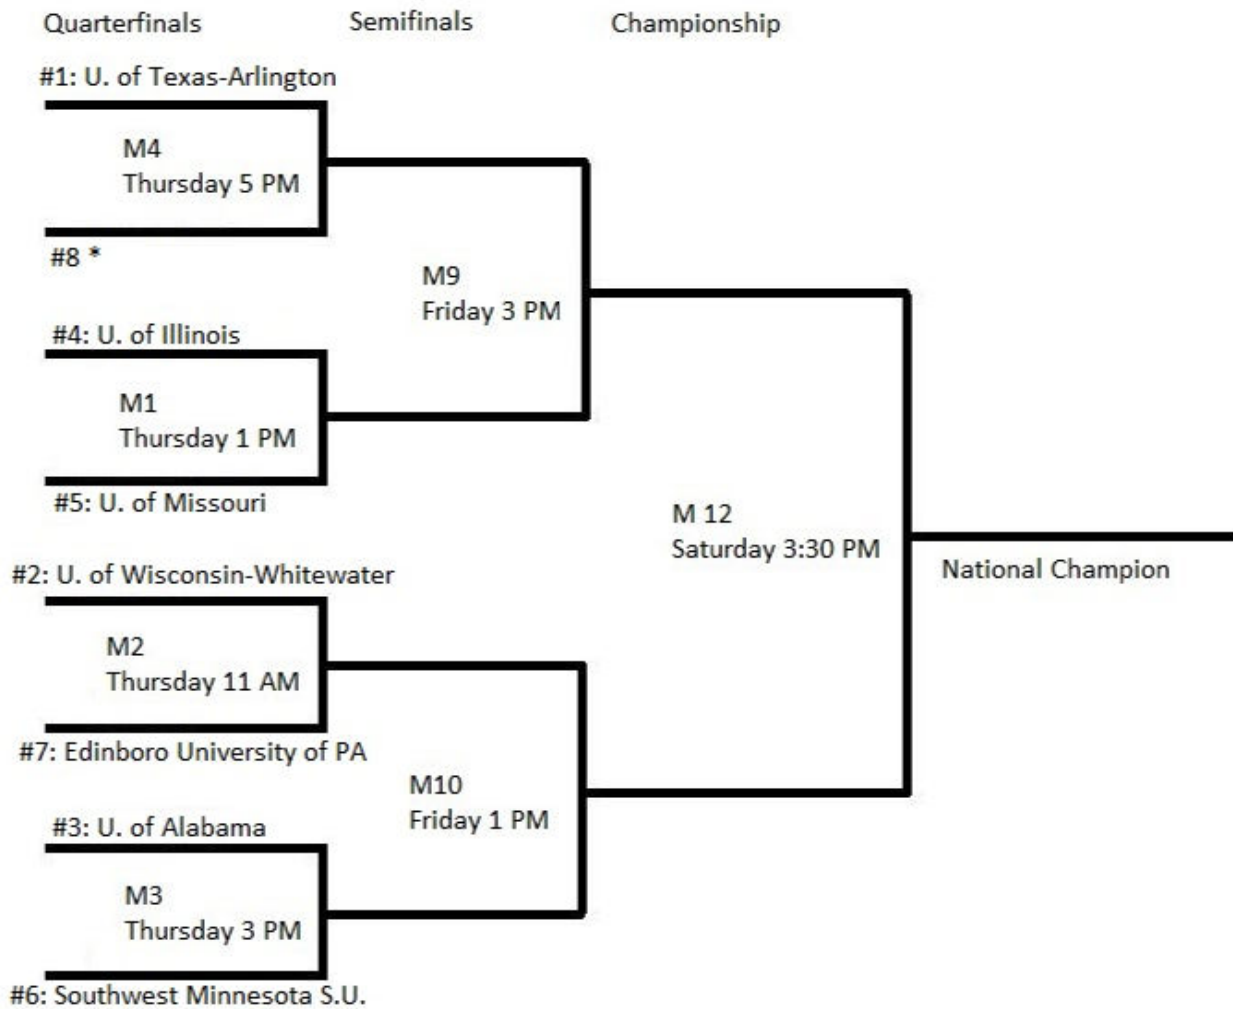

Men's Bracket