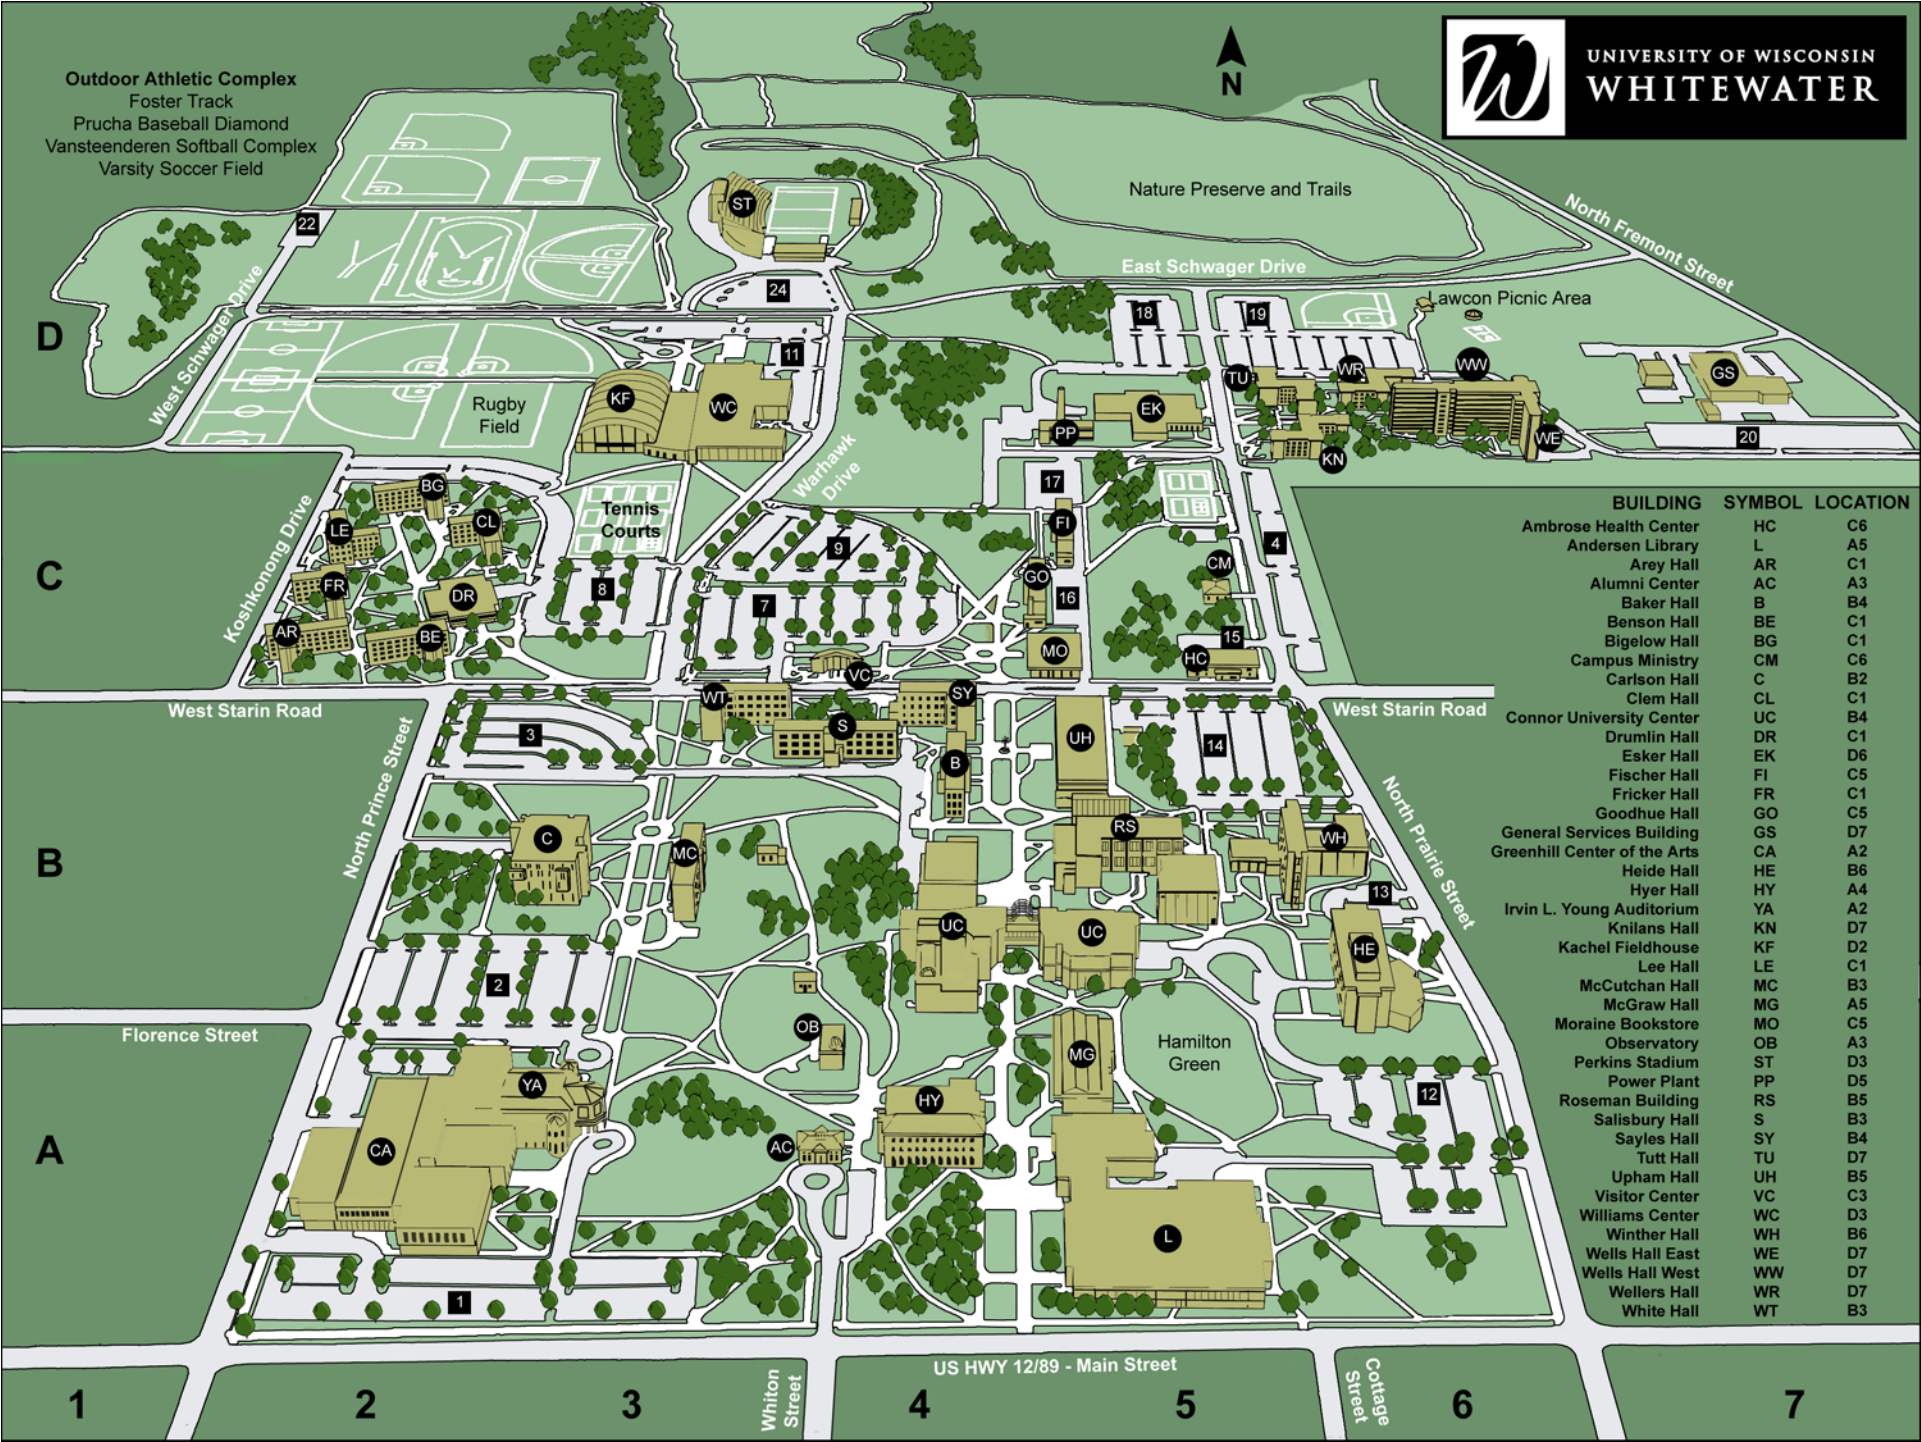

UNIVERSITY OF WISCONSIN
WHITWATER

BUILDING	SYMBOL	LOCATION
Ambrose Health Center	HC	C6
Andersen Library	L	A5
Arey Hall	AR	C1
Alumni Center	AC	A3
Baker Hall	B	B4
Benson Hall	BE	C1
Bigelow Hall	BG	C1
Campus Ministry	CM	C6
Carlson Hall	C	B2
Clem Hall	CL	C1
Connor University Center	UC	B4
Drumlin Hall	DR	C1
Esker Hall	EK	D6
Fischer Hall	FI	C5
Fricke Hall	FR	C1
Goodhue Hall	GO	C5
General Services Building	GS	D7
Greenhill Center of the Arts	CA	A2
Heide Hall	HE	B6
Hyer Hall	HY	A4
Irvin L. Young Auditorium	YA	A2
Knilians Hall	KN	D7
Kachel Fieldhouse	KF	D2
Lee Hall	LE	C1
McCutchan Hall	MC	B3
McGraw Hall	MG	A5
Moraine Bookstore	MO	C5
Observatory	OB	A3
Perkins Stadium	ST	D3
Power Plant	PP	D5
Roseman Building	RS	B5
Salisbury Hall	S	B3
Sayles Hall	SY	B4
Tutt Hall	TU	D7
Upham Hall	UH	B5
Visitor Center	VC	C3
Williams Center	WC	D3
Winther Hall	WH	B6
Wells Hall East	WE	D7
Wells Hall West	WW	D7
Wellers Hall	WR	D7
White Hall	WT	B3