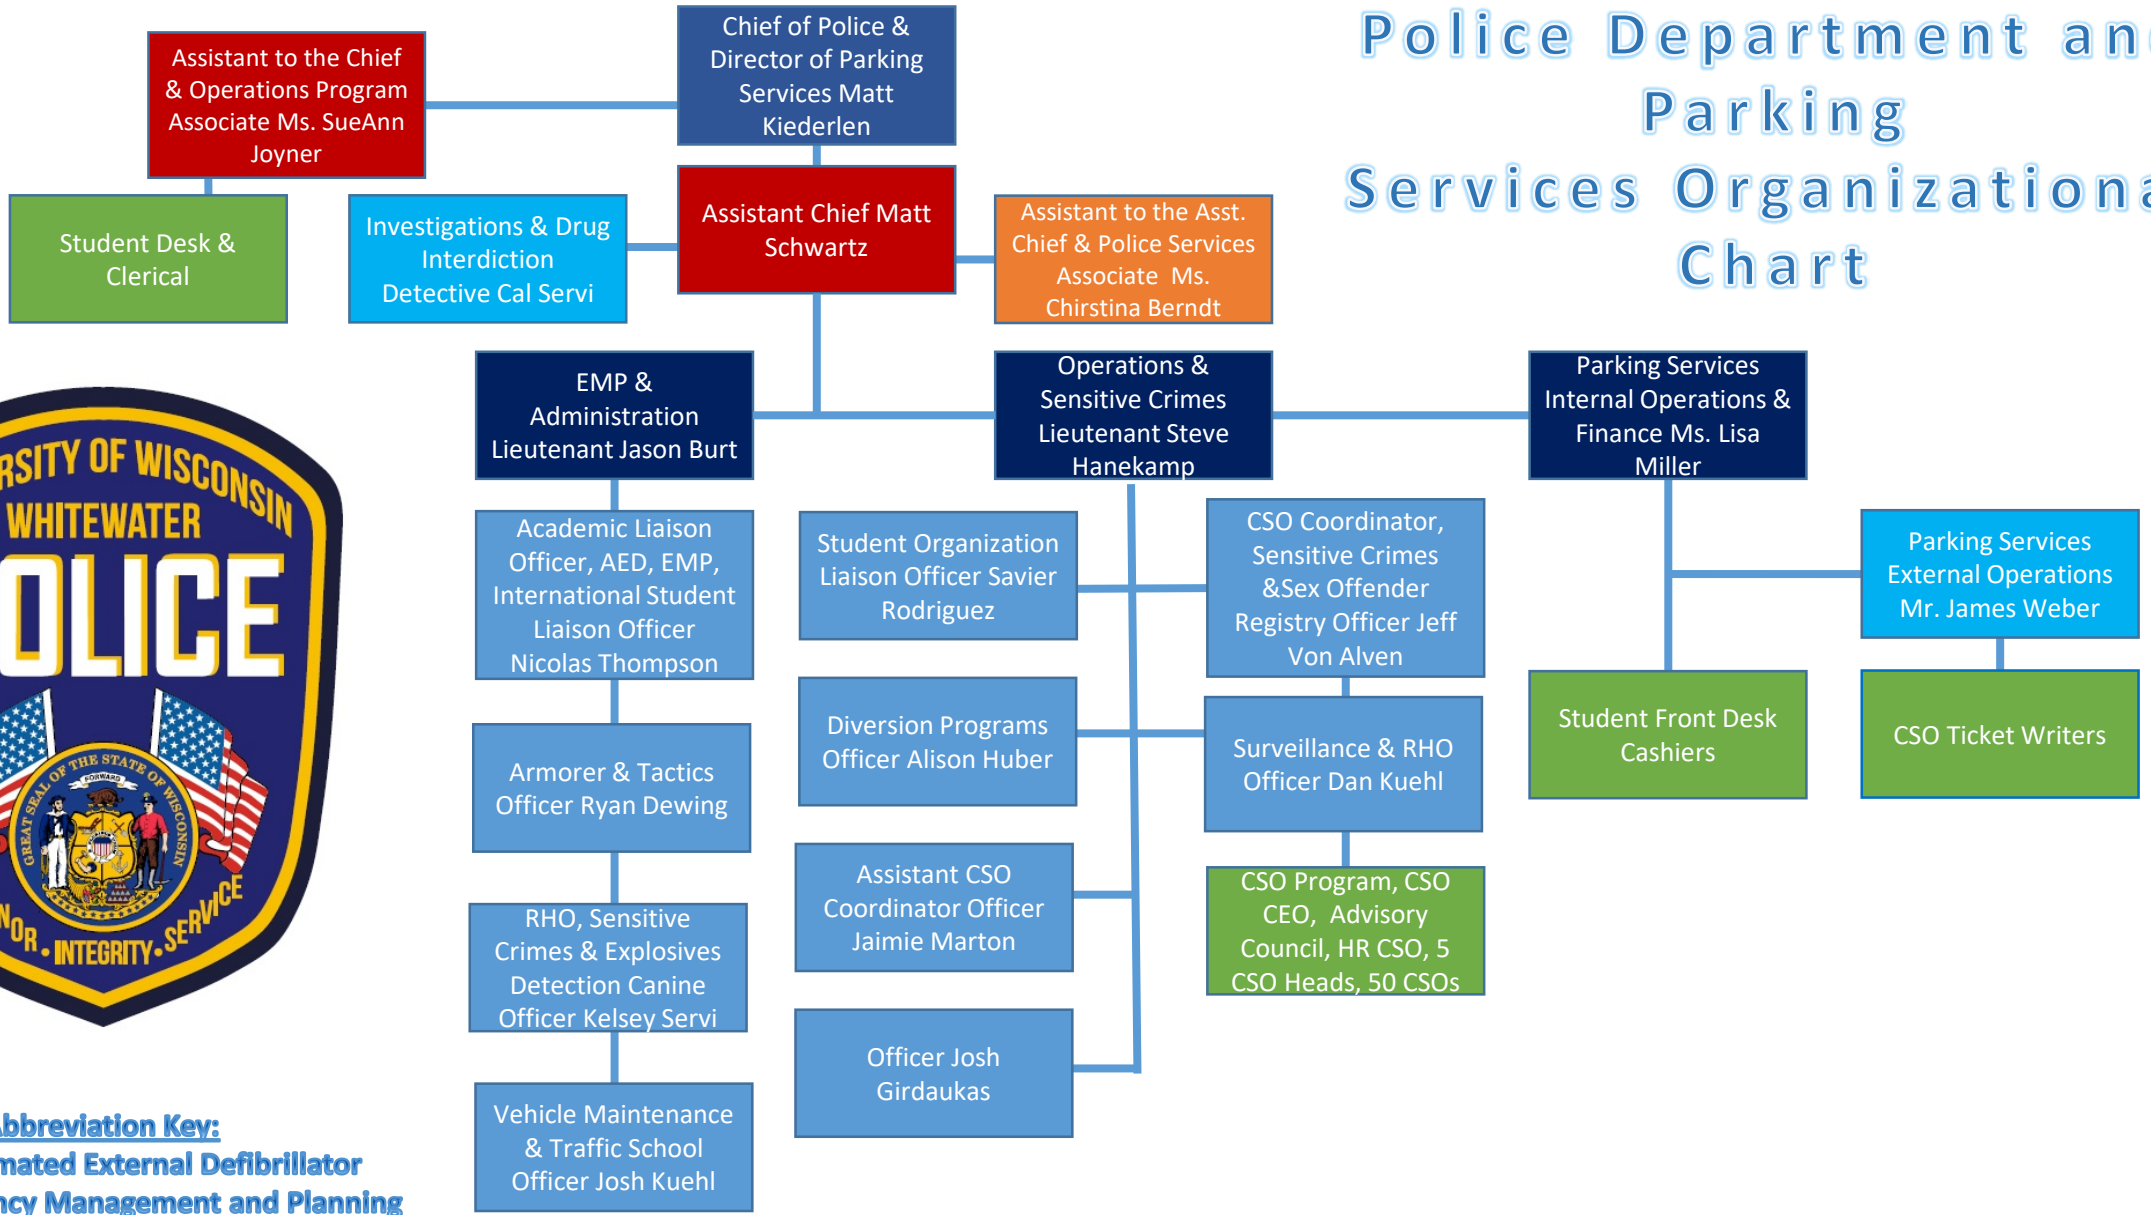

Police Department and Parking Services Organizational Chart

Abbreviation Key:

- AED – Automated External Defibrillator**
- EMP – Emergency Management and Planning**
- CSO – Campus Service Officer**
- RHO – Residence Hall Officer**
- CEO – Chief Executive Officer**
- HR – Human Resources**