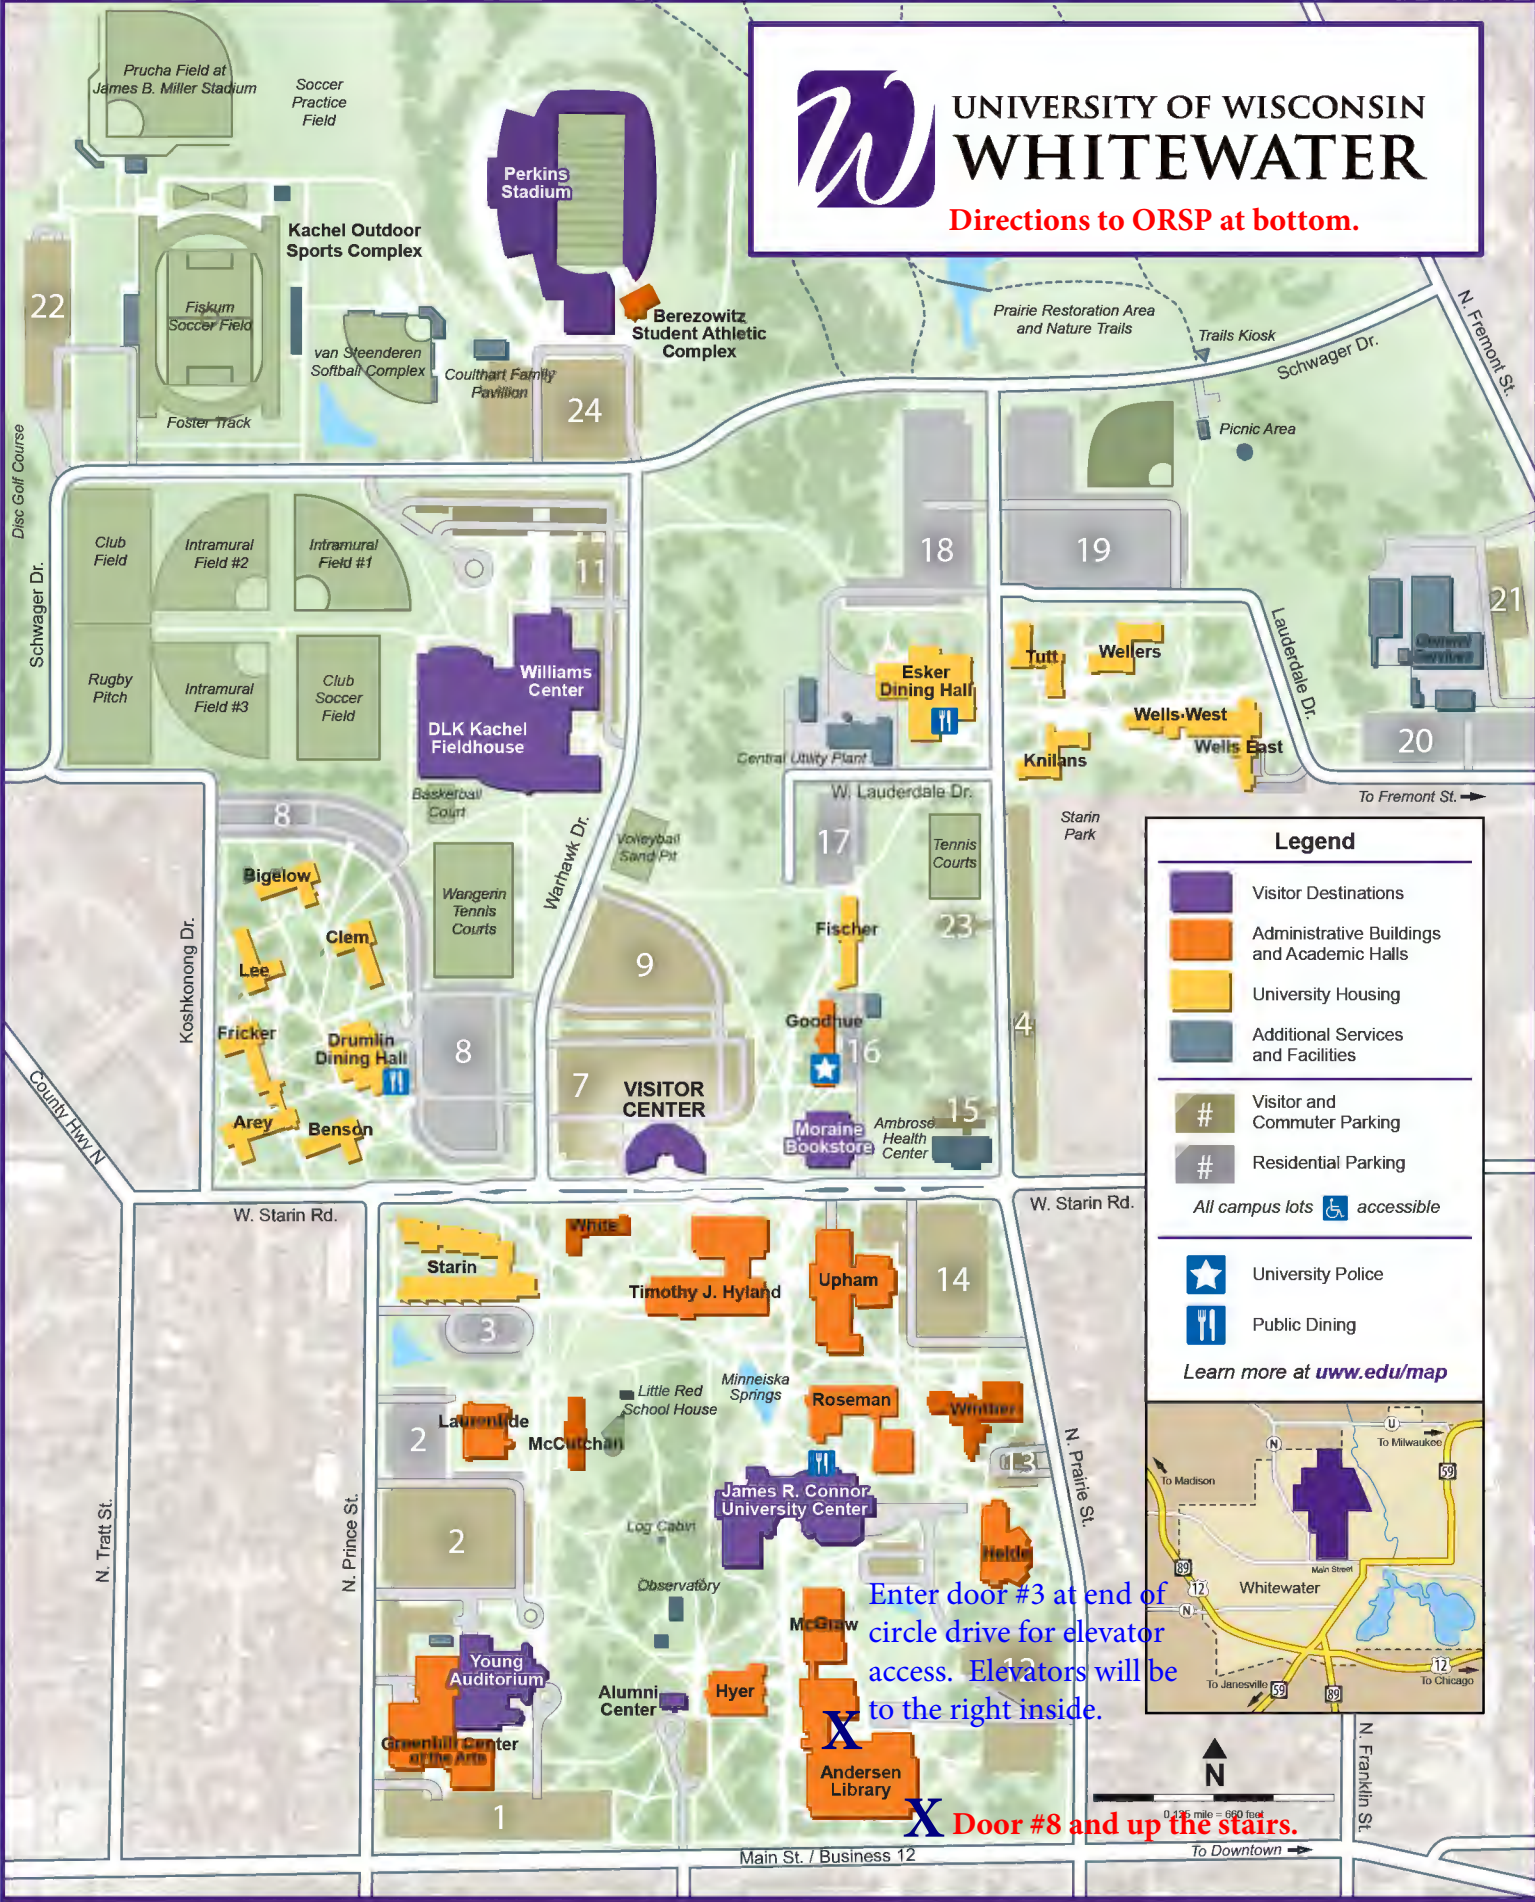

UNIVERSITY OF WISCONSIN WHITEWATER

Directions to ORSP at bottom.

Legend

- Visitor Destinations
- Administrative Buildings and Academic Halls
- University Housing
- Additional Services and Facilities
- Visitor and Commuter Parking
- Residential Parking

All campus lots accessible

- University Police
- Public Dining

Learn more at uww.edu/map

Enter door #3 at end of circle drive for elevator access. Elevators will be to the right inside.

X Door #8 and up the stairs.