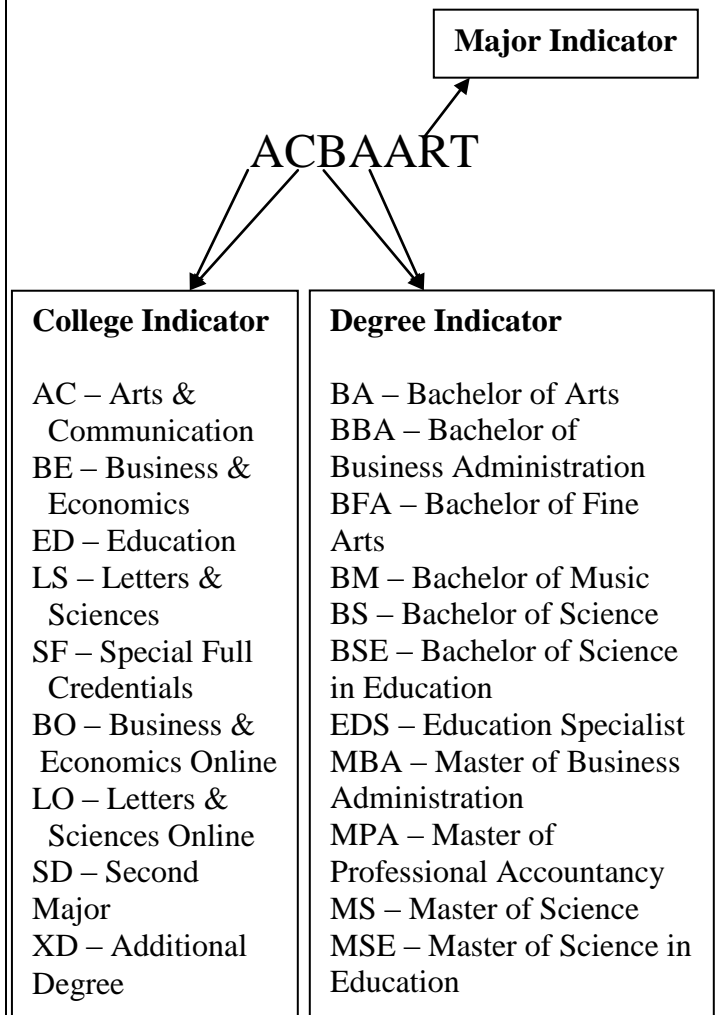

**How do I?
Program/Plan 101**

Careers

UW-Whitewater uses the following Career codes:

- GRAD** – Graduate
- UGRD** – Undergraduate

Programs

UW-Whitewater uses the following Program codes:

- ACGR** – Arts & Communication Graduate
- ACUG** – Arts & Communication Undergraduate
- BEGR** – Business & Economics Graduate
- BEUG** – Business & Economics Undergraduate
- BEUO** – Business & Economics Undergraduate (Online)
- EDGR** – Education Graduate
- EDUG** – Education Undergraduate
- ESGR** – Education Specialist Graduate
- LSGR** – Letters & Sciences Graduate
- LSUG** – Letters & Sciences Undergraduate
- LSUO** – Letters & Sciences Undergraduate (Online)
- HSUG** – High School Undergraduate Special
- SPFC** – Special Full Credentials Undergraduate
- SPNC** – Special No Credentials Undergraduate
- NCFD** – Non-Candidate for Degree

Plan Sequence Numbers

Plan sequence numbers assist in the identification of plan types. This is a list of the most common sequence numbers:

- 1 or 10 – 1st Major
- 11 – 2nd Major
- 12 – 3rd Major
- 30 – 1st Additional Degree
- 41 – 1st Minor
- 51 – 2nd Minor
- 52 – 3rd Minor

Plans and Subplans

Plans can be majors or minors.
Subplans are areas of emphasis for majors.

Basics of the Major Plan Code

Basics of the Minor Plan Code