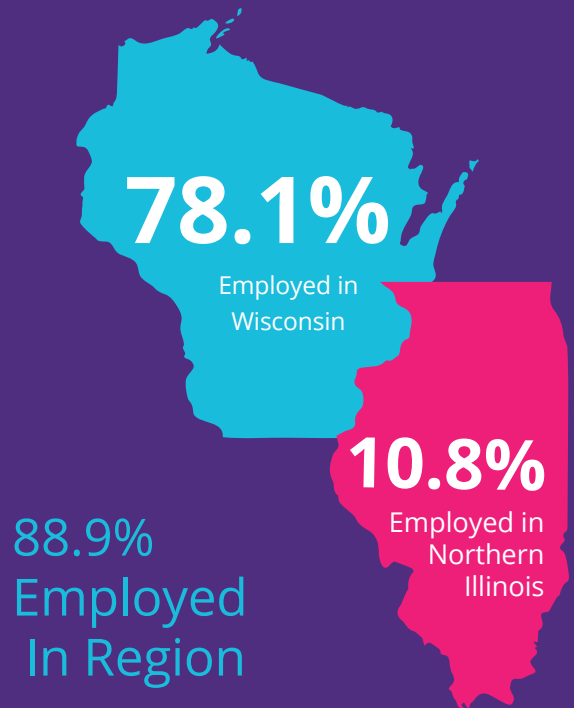

UW-WHITEWATER

2020-2021 FIRST DESTINATION REPORT

TOTAL GRADUATES

2,546

PERCENTAGE OF GRADUATES EMPLOYED OR CONTINUING EDUCATION BY COLLEGE:

99.3%

ARTS & COMMUNICATION

99.6%

BUSINESS & ECONOMICS

99.5%

EDUCATION & PROFESSIONAL STUDIES

99.1%

LETTERS & SCIENCES

99.5% CAREER OUTCOMES

89.5% EMPLOYED
10.0% CONTINUING EDUCATION

KNOWLEDGE RATE: 1,614