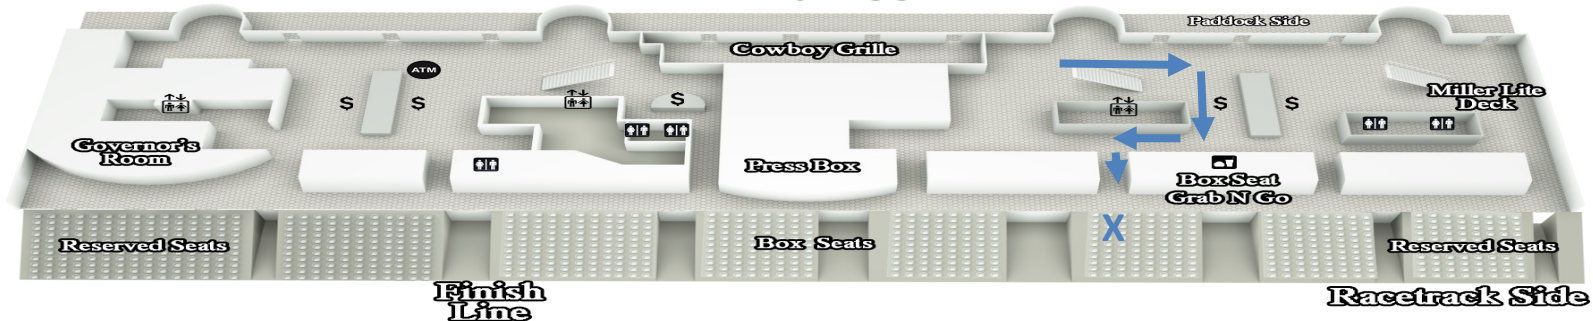

Third Floor

Arlington International Racecourse Address:
2200 West Euclid Avenue
Arlington Heights, IL 60006