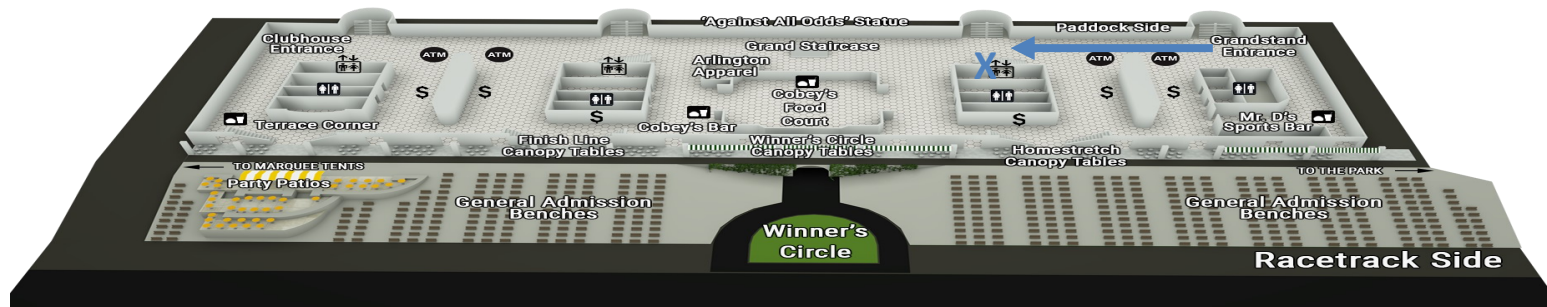

BOX SEATS GRANDSTAND ENTRANCE

ENTER OFF OF WILKE ROAD AND PROCEED THROUGH GRANDSTAND

Arlington International recommends that guests in the Box Seats enter at our Wilke Road Entrance, park in Lots E or F and proceed through the Grandstand Gate. The Box Seats are located on the third floor. Once inside Arlington International, turn right, proceed to the first set of escalators you come to and take them up to the third floor. Once on the third floor, turn right and walk outside to get to your box seats.

Apron Level (First Floor)