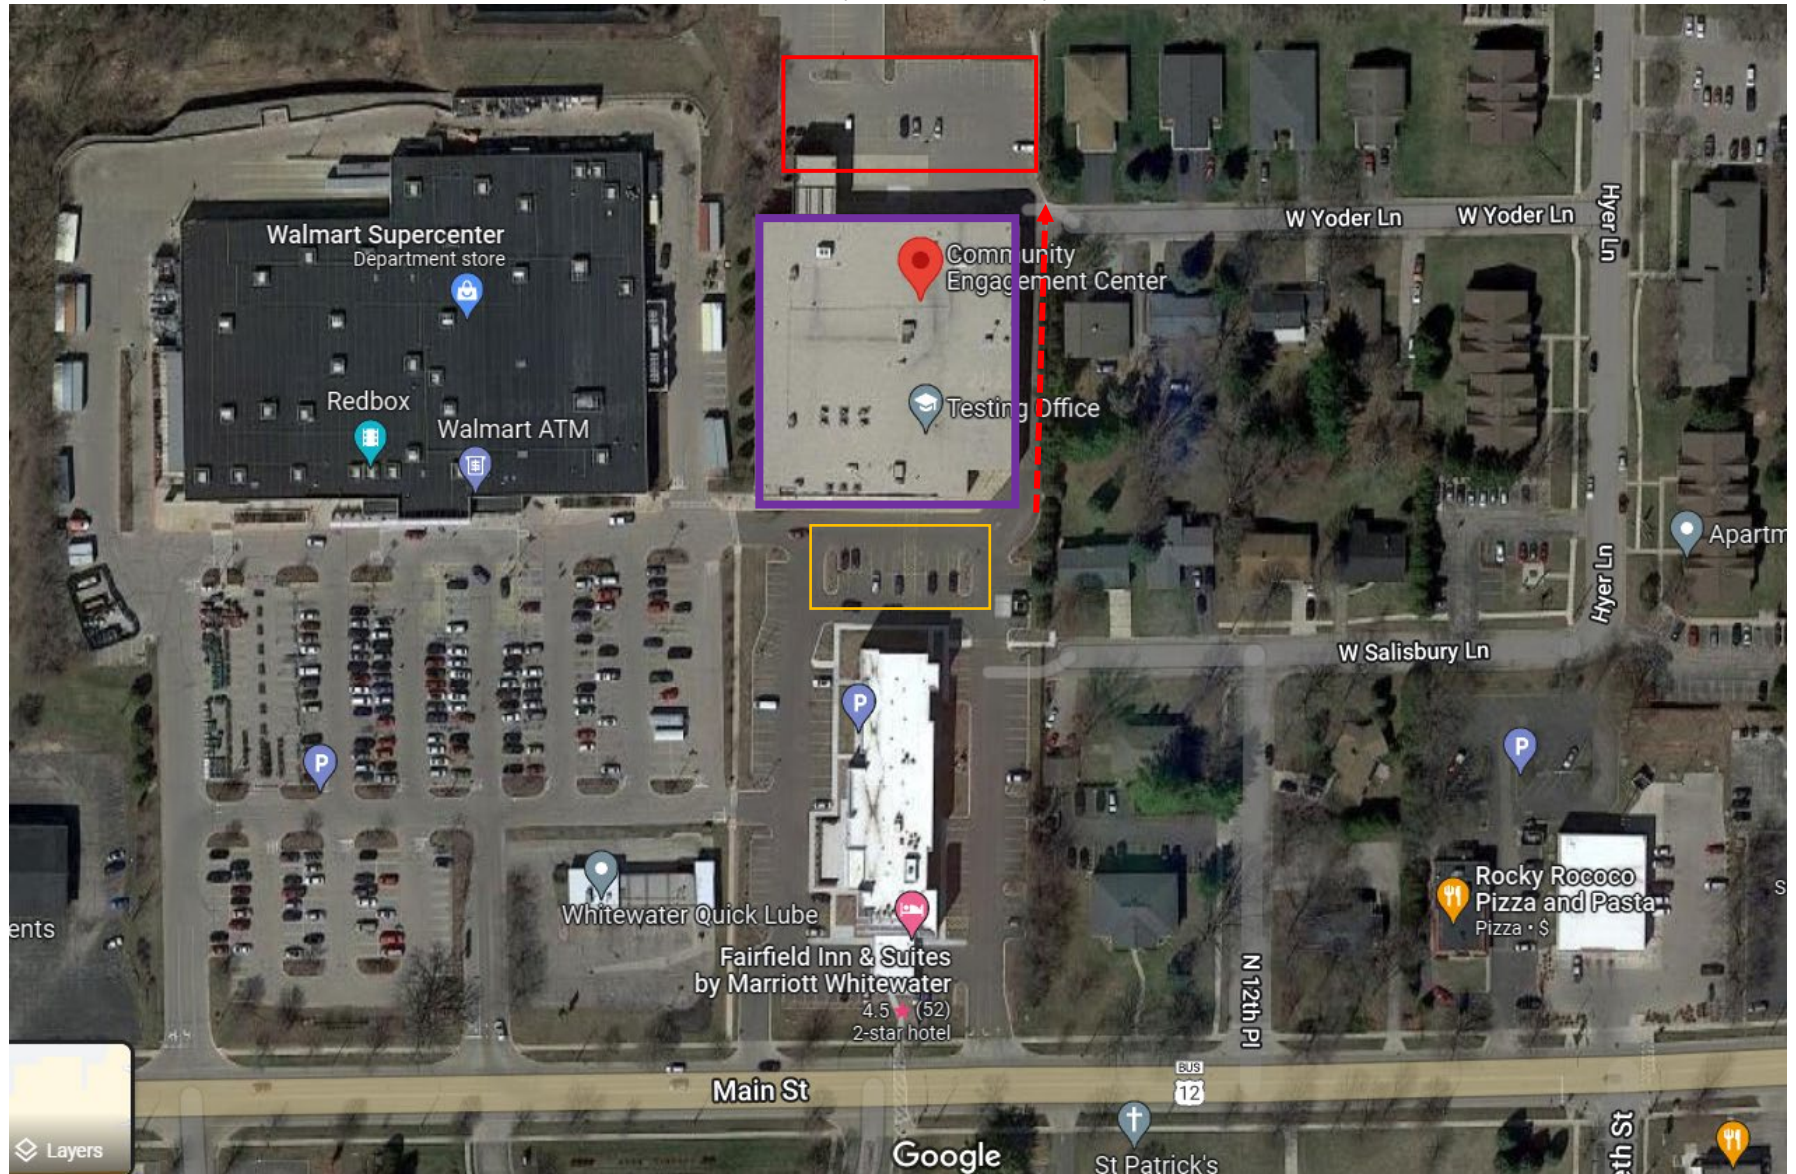

UW-Whitewater Community Engagement Center

1206 W Main Street, Whitewater, WI 53910

The Community Engagement Center (CEC) is located adjacent to Walmart and directly behind the Fairfield Inn & Suites in Whitewater. Limited parking is available in the small lot between the CEC and the hotel (outlined in yellow). More parking is available behind the building (outlined in red) by using the access road on westside of the building (shown in red). Visitors may also access the back lot by taking West Yoder Lane. Please consider parking in the back lot so those with mobility concerns can use the stalls in the small front lot.