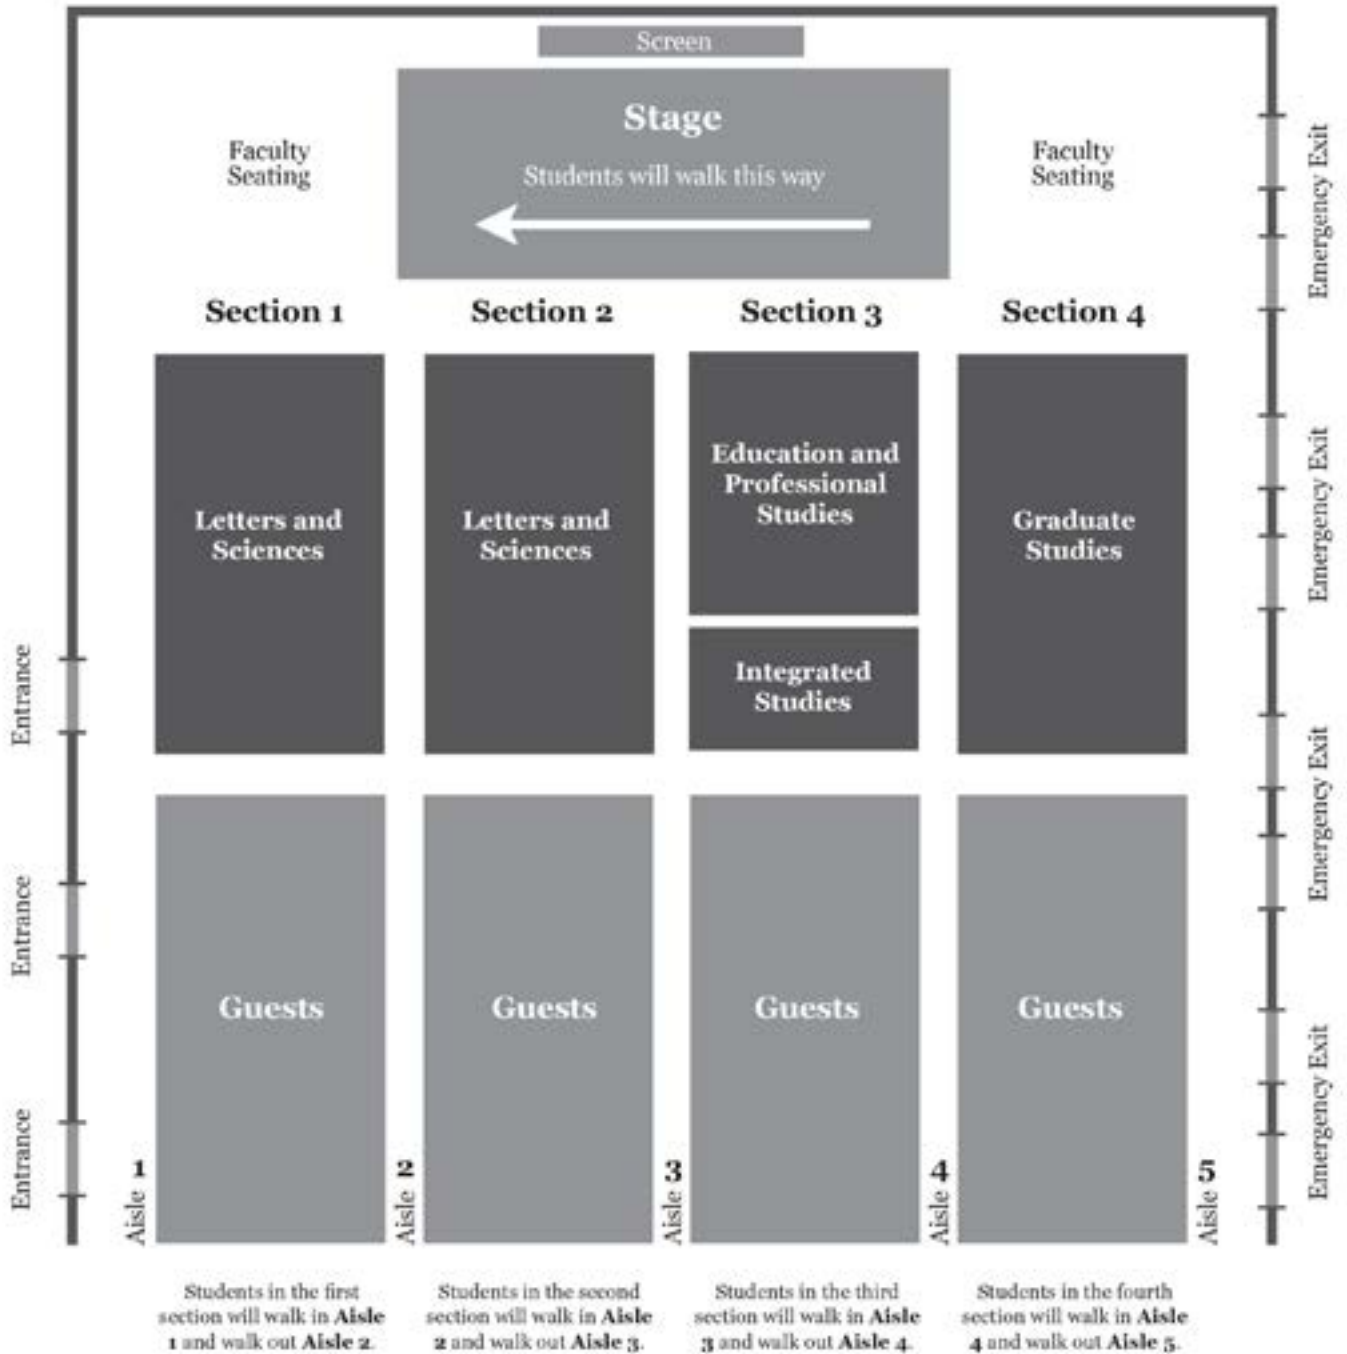

AFTERNOON CEREMONY SEATING CHART