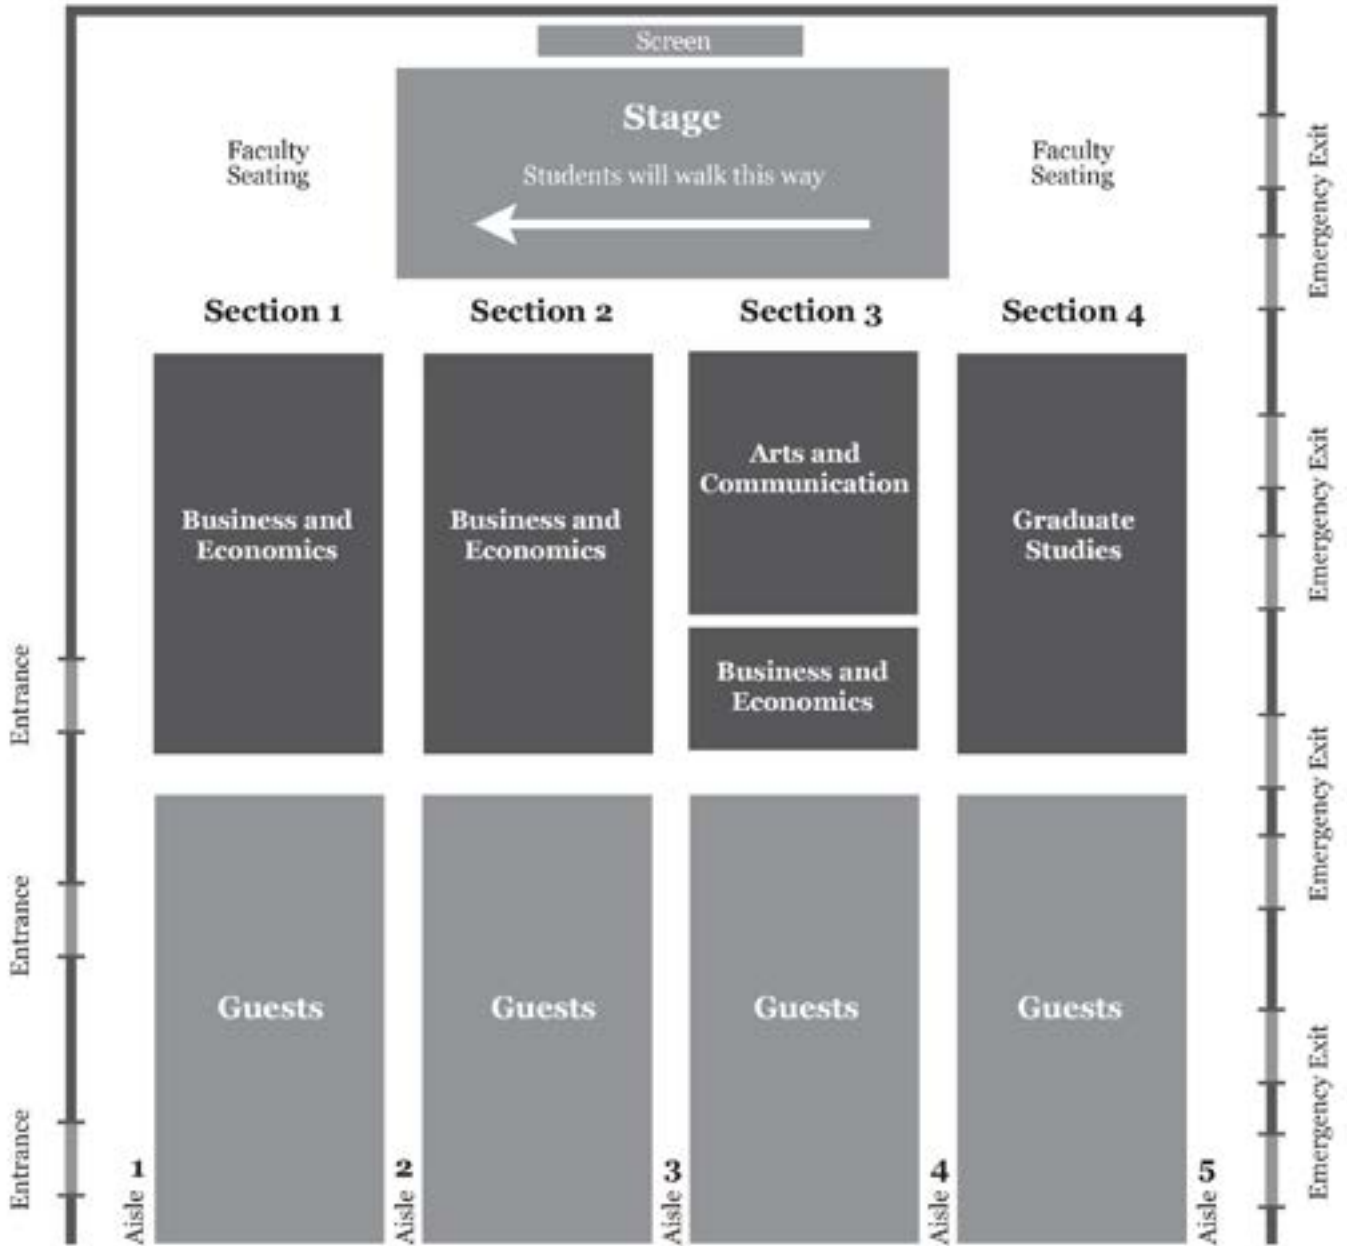

SOCIAL WORK

Kristen Prock, Ph.D.

Associate Professor of Social Work

SPECIAL EDUCATION

Lama Bergstrand Othman, Ph.D.

Associate Professor of Special Education

MORNING CEREMONY SEATING CHART

Students in the first section will walk in **Aisle 1** and walk out **Aisle 2**.